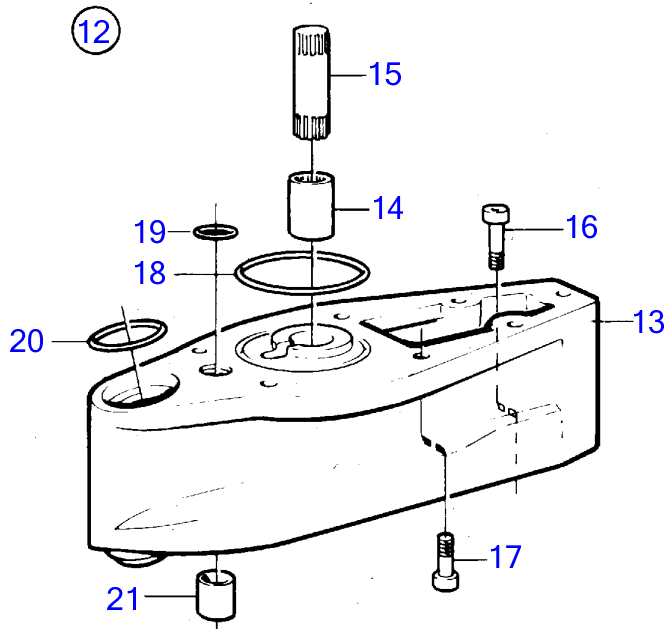

AD41D, D41D, TAMD41D, TMD41D

16576

AD41D, D41D, TAMD41D, TMD41D

REF	PART NO.	QTY	DESCRIPTION
1	854686	1	Extension kit
2		1	• Intermediate section
3	854684	1	• Splined sleeve
4	941873	1	• Hex. socket screw
5	959448	2	• Hex. socket screw
6	943762	4	• Stud
7	832939	4	• Nut
8	925256	1	• O-ring
9	125017	1	• O-ring
10	941820	1	• O-ring
11	897823	1	• Oil pipe