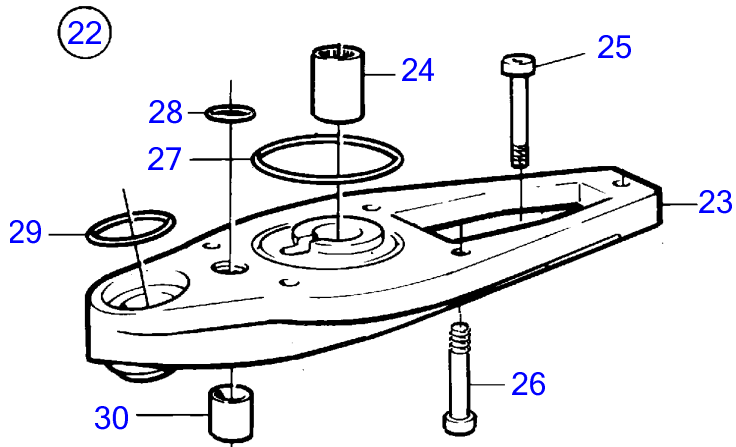

AD41D, D41D, TAMD41D, TMD41D

16576

AD41D, D41D, TAMD41D, TMD41D

REF	PART NO.	QTY	DESCRIPTION
1	854686	1	Extension kit
2		1	• Intermediate section
3	854684	1	• Splined sleeve
4	941873	1	• Hex. socket screw
5	959448	2	• Hex. socket screw
6	943762	4	• Stud
7	832939	4	• Nut
8	925256	1	• O-ring
9	125017	1	• O-ring
10	941820	1	• O-ring
11	897823	1	• Oil pipe