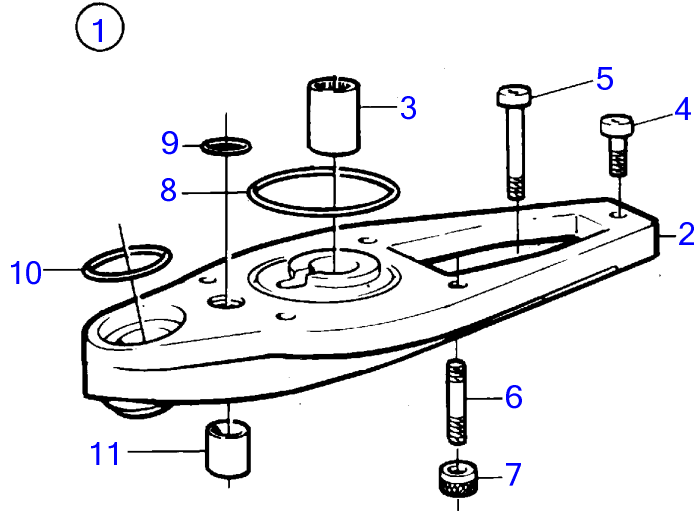

AD41D, D41D, TAMD41D, TMD41D

16576

AD41D, D41D, TAMD41D, TMD41D

REF	PART NO.	QTY	DESCRIPTION
1	854686	1	Extension kit
2		1	• Intermediate section
3	854684	1	• Splined sleeve
4	941873	1	• Hex. socket screw
5	959448	2	• Hex. socket screw
6	943762	4	• Stud
7	832939	4	• Nut
8	925256	1	• O-ring
9	125017	1	• O-ring
10	941820	1	• O-ring
11	897823	1	• Oil pipe